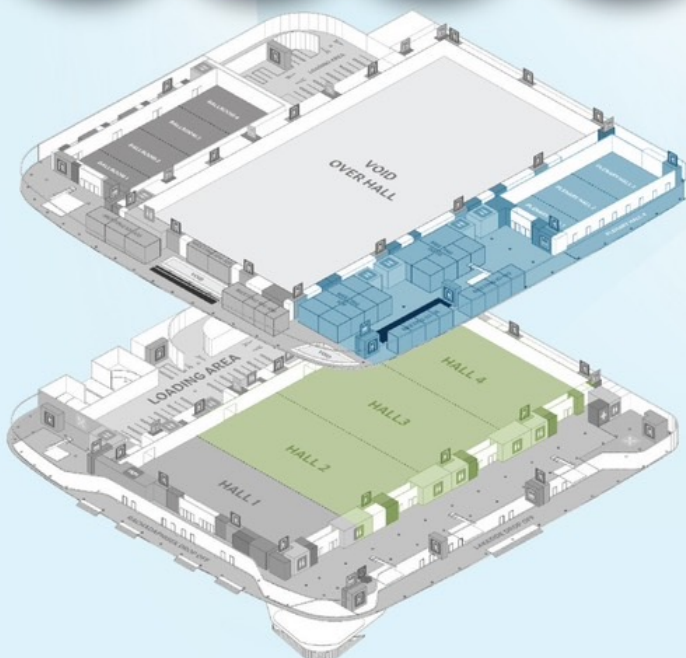

1st Floor

- Ballrooms and Plenary Halls with Lake and Park View
- Ballrooms 4,615 SQ.M.
- Plenary Halls 4,540 SQ.M.
- More than 50 Breakout Rooms, 75-1,000 SQ.M.

- Super Sessions
- Paper Sessions
- Panel Sessions
- Opening Ceremony
- Welcome Reception
- Gala Dinner

G Floor

- Column-Free Exhibitions Halls
- Large Exhibition Halls 22,335 SQ.M.

- Exhibition
- Poster Sessions
- Networking Area